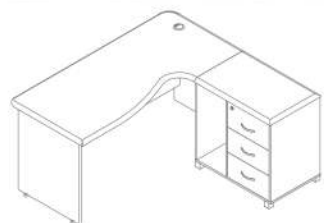

361 Expert Desk
L 160 cm / W 150 cm / H 75 cm