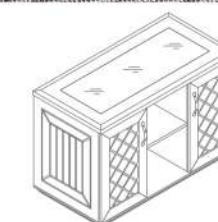

641 Coffee Table
L 90 cm / W 90 cm / H 40 cm

D Series
141
 Management Furniture

Created with great care and attention to fine detail and finished to the best possible standard.

K141 Console
 L 100 cm / W 50 cm / H 65 cm