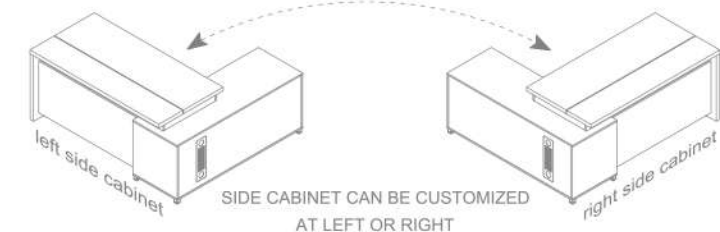

737 Credenza
L 170 cm / W 45 cm / H 118 cm

I Series
137
Management
Furniture

This desking consists of work surfaces, storage, desk organization and cable management.

147 Management Desk
L 230 cm / W 205 cm / H 76 cm

547 Conference Table
L 210 cm / W 110 cm / H 76 cm

647 Coffee Table
L 90 cm / W 90 cm / H 45 cm

I Series
147
Management Furniture

I Series
157
 Management Furniture

*Design without limits / Flexible use
 Use of steel profiles in design*

157 Management Desk
 L 186-160 cm / W 156 cm / H 76 cm

I Series
167
Management Furniture

*Design without limits
Flexible use*

167 Management Desk
L 225-200 cm / W 180 cm / H 76 cm

I Series
257
 Employee Furniture