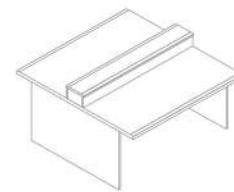

516 Conference Table
L 640 cm / W 235 cm / H 73 cm

520 Conference Table
L 780 cm / W 270 cm / H 73 cm

524 Conference Table
L 920 cm / W 312 cm / H 73 cm

M Series
536

M Series
535
Conference table

*Better result with
the right Equipment*

535 Conferene Table
L 120 cm / W 70 cm / H 75 cm
L 140 cm / W 70 cm / H 75 cm
L 160 cm / W 70 cm / H 75 cm

M Series
589
 Conference table

*Gender of
 Familiar, security
 and peace*

589 Conference Table
 L 390 cm / W 160 cm / H 75 cm

589E Conference Table
 L 150 cm / W 160 cm / H 75 cm

From inspiration to invention of the premises. every detail has a specific significance. new premises.

901 Reception Desk
L 180 cm / W 80 cm / H 115 cm