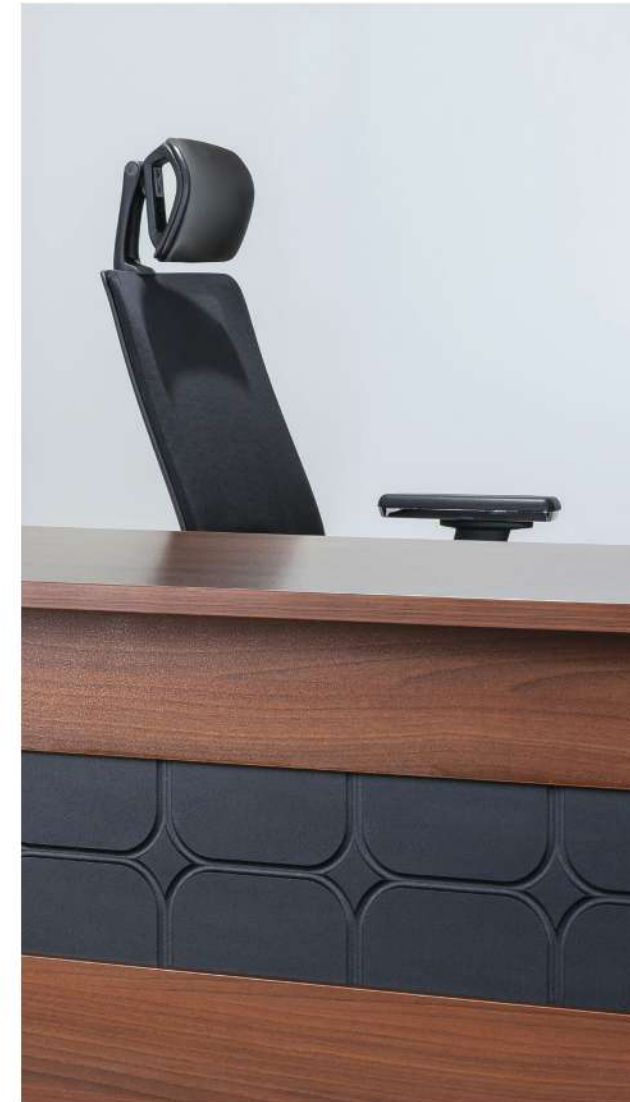

Your home for
your office