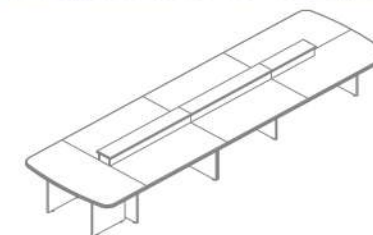

535 Conferene Table
L 120 cm / W 70 cm / H 75 cm
L 140 cm / W 70 cm / H 75 cm
L 160 cm / W 70 cm / H 75 cm

M Series
589
 Conference table

*Gender of
 Familiar, security
 and peace*

589 Conference Table
 L 390 cm / W 160 cm / H 75 cm

589E Conference Table
 L 150 cm / W 160 cm / H 75 cm

From inspiration to invention of the premises. every detail has a specific significance. new premises.

901 Reception Desk
L 180 cm / W 80 cm / H 115 cm