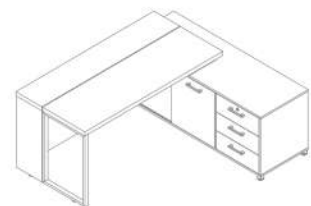

737 Credenza
L 170 cm / W 45 cm / H 118 cm

I Series
137
Management
Furniture

This desking consists of work surfaces, storage, desk organization and cable management.

147 Management Desk
L 230 cm / W 205 cm / H 76 cm

547 Conference Table
L 210 cm / W 110 cm / H 76 cm

647 Coffee Table
L 90 cm / W 90 cm / H 45 cm

I Series
147
Management Furniture

I Series
157
 Management Furniture

*Design without limits / Flexible use
 Use of steel profiles in design*

157 Management Desk
 L 186-160 cm / W 156 cm / H 76 cm

I Series
167
Management Furniture

*Design without limits
Flexible use*

167 Management Desk
L 225-200 cm / W 180 cm / H 76 cm

I Series
257
 Employee Furniture

M Series
605
Coffee table

L 120 cm / W 60 cm / H 40 cm
L 60 cm / W 52 cm / H 40 cm

M Series

Coffee
table

A coffee table is most frequently placed in front of a sofa. including traditional, modern, period and design. Colors, shapes and materials also vary.