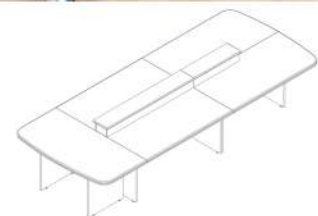

290

M Series
290
Employee Furniture

Efficient & Simple

290 Employee Desk
L 140 cm / W 125 cm / H 75 cm

The main point of 310, which underlines its power, is geometric form of rectangular prism.

310 Expert Desk
L 160 cm / W 150 cm / H 75 cm

516 Conference Table
L 640 cm / W 235 cm / H 73 cm

520 Conference Table
L 780 cm / W 270 cm / H 73 cm

524 Conference Table
L 920 cm / W 312 cm / H 73 cm

M Series
536

M Series
535
Conference table

*Better result with
the right Equipment*

535 Conferene Table
L 120 cm / W 70 cm / H 75 cm
L 140 cm / W 70 cm / H 75 cm
L 160 cm / W 70 cm / H 75 cm

M Series
589
 Conference table

*Gender of
 Familiar, security
 and peace*

589 Conference Table
 L 390 cm / W 160 cm / H 75 cm