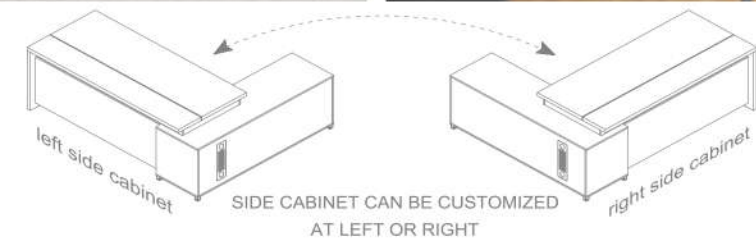

157 Management Desk
 L 186-160 cm / W 156 cm / H 76 cm

I Series
167
Management Furniture

*Design without limits
Flexible use*

167 Management Desk
L 225-200 cm / W 180 cm / H 76 cm

I Series
257
 Employee Furniture

*Design without limits / Flexible use
 Use of steel profiles in design*

257 Employee Desk
 L 140 cm / W 70 cm / H 76 cm

357 Expert Desk
 L 180-160 cm / W 75 cm / H 76 cm
 L 150-140 cm / W 70 cm / H 76 cm