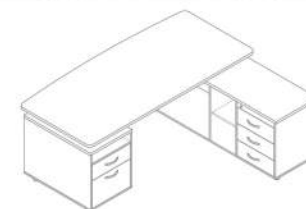

101

Management Furniture

*Feeling
the Creativity
Beauty & Classic
approach.*

101 Management Desk
L 180 cm / W 175 cm / H 75 cm

501 Conference Table
L 180 cm / W 90 cm / H 73 cm
L 210 cm / W 90 cm / H 73 cm

601 Coffee Table
L 120 cm / W 60 cm / H 40 cm
L 60 cm / W 52 cm / H 40 cm

701 Credenza
L 160 cm / W 35 cm / H 120 cm

M Series
102
Management Furniture

Expanding your palette

102 Management Desk
L 180 cm / W 165 cm / H 75 cm

M Series
103
 Management Furniture

*According to
 your needs*

103 Management Desk
 L 200 cm / W 165 cm / H 75 cm

M Series

105

Management
Furniture

*For optimal
flexibility & planning*

105 Management Desk
L 200 cm / W 180 cm / H 75 cm