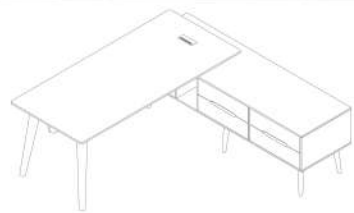

*Design without limits / Flexible use
 Use of steel profiles in design*

I Series
510
Conference table

Modular / Feeling Creative

510 Conference Table
L 280 cm / W 135 cm / H 76 cm

510E Conference Table
L 140 cm / W 135 cm / H 76 cm

6001 Coffee Table
 L 90 cm / W 90 cm / H 40 cm

7001 Credenza
 L 180 cm / W 50 cm / H 73 cm

K1001 Console
L 90 cm / W 50 cm / H 75 cm

A Series
1001
Management
Furniture

*Creating inspirational
office spaces.
Confidence begins
at work.*

A Series
1002
 Management Furniture

Creating innovative office furniture solutions for tomorrow.

1002 Management Desk
 L 220 cm / W 180 cm / H 75 cm

5002 Conference Table
 L 210 cm / W 110 cm / H 75 cm

6002 Coffee Table
 L 90 cm / W 90 cm / H 40 cm

7002 Credenza
 L 180 cm / W 40 cm / H 140 cm

A Series
1002
 Management Furniture

A functional system of working furniture allows arranging the office in versatile ways.

1004 Management Desk
L 200 cm / W 195 cm / H 75 cm