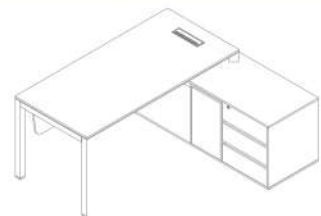

5004 Conference Table
L 180 cm / W 100 cm / H 75 cm

6004 Coffee Table
L 85 cm / W 85 cm / H 40 cm

7004 Credenza
L 180 cm / W 90 cm / H 70 cm

A Series
1004
Management
Furniture

*When image
is everything,
we design to
influence.*

FARAMIN
OFFICE FURNITURE

F
Series

046 Workstation
L 280 cm / W 280 cm / H 77 cm

F Series
046
Workstation

Simple & classic with geometric designs that are parallel with the tastes of clients.

145 Management Desk
L 180 cm / W 160 cm / H 77 cm

F Series
145
Management Furniture

*"FEEL AT HOME"
to also have
a statutory
and efficient
workspace.*

F Series
146
Management Furniture

*Beautiful design
and durable gender*

146 Management Desk
L 220 cm / W 180 cm / H 77 cm