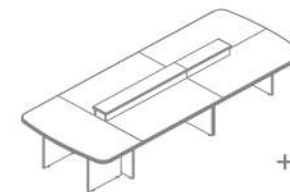

516 Conference Table
L 640 cm / W 235 cm / H 73 cm

520 Conference Table
L 780 cm / W 270 cm / H 73 cm

524 Conference Table
L 920 cm / W 312 cm / H 73 cm

M Series
536

M Series
535
Conference table

*Better result with
the right Equipment*

535 Conferene Table
L 120 cm / W 70 cm / H 75 cm
L 140 cm / W 70 cm / H 75 cm
L 160 cm / W 70 cm / H 75 cm

M Series
589
 Conference table

*Gender of
 Familiar, security
 and peace*

589 Conference Table
 L 390 cm / W 160 cm / H 75 cm

589E Conference Table
 L 150 cm / W 160 cm / H 75 cm

From inspiration to invention of the premises. every detail has a specific significance. new premises.

901 Reception Desk
L 180 cm / W 80 cm / H 115 cm