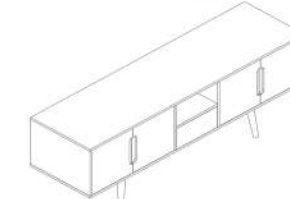

*Design without limits / Flexible use
 Use of steel profiles in design*

I Series
510
Conference table

Modular / Feeling Creative

510 Conference Table
L 280 cm / W 135 cm / H 76 cm

510E Conference Table
L 140 cm / W 135 cm / H 76 cm

A Series
1002
 Management Furniture

Creating innovative office furniture solutions for tomorrow.

1002 Management Desk
 L 220 cm / W 180 cm / H 75 cm

5002 Conference Table
 L 210 cm / W 110 cm / H 75 cm

6002 Coffee Table
 L 90 cm / W 90 cm / H 40 cm

7002 Credenza
 L 180 cm / W 40 cm / H 140 cm

A Series
1002
 Management Furniture

A functional system of working furniture allows arranging the office in versatile ways.

1004 Management Desk
L 200 cm / W 195 cm / H 75 cm

5004 Conference Table
L 180 cm / W 100 cm / H 75 cm

6004 Coffee Table
L 85 cm / W 85 cm / H 40 cm

7004 Credenza
L 180 cm / W 90 cm / H 70 cm

A Series
1004
Management
Furniture

*When image
is everything,
we design to
influence.*