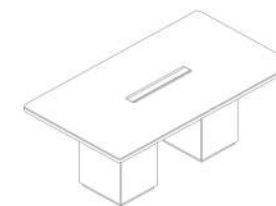

117 Management Desk
 L 220 cm / W 190 cm / H 75 cm

417 Book Case
 L 200-250 cm / W 42 cm / H 180 cm

517 Conference Table
 L 220 cm / W 110 cm / H 75 cm

617 Coffee Table
 L 120 cm / W 60 cm / H 45 cm

Innovative ideas, stylish designs. Just Make The Best Of Everything.

127 Management Desk
L 180 cm / W 165 cm / H 76 cm

427 Book Case
L 90 cm / W 37 cm / H 195 cm

527 Conference Table
L 180 cm / W 100 cm / H 76 cm

627 Coffee Table
L 110 cm / W 55 cm / H 40 cm

I Series
127
Management
Furniture

*Design without limits / Flexible use
 Use of steel profiles in design*

I Series
510
Conference table

Modular / Feeling Creative

510 Conference Table
L 280 cm / W 135 cm / H 76 cm

510E Conference Table
L 140 cm / W 135 cm / H 76 cm

290

M Series
290
Employee Furniture

Efficient & Simple

290 Employee Desk
L 140 cm / W 125 cm / H 75 cm

The main point of 310, which underlines its power, is geometric form of rectangular prism.

310 Expert Desk
L 160 cm / W 150 cm / H 75 cm