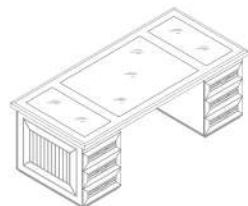

141 Management Desk
L 220 cm / W 100 cm / H 78 cm