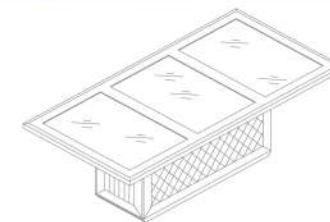

D Series
141
Management Furniture

Benefit worthy of the wood atmosphere

141 Management Desk
L 220 cm / W 100 cm / H 78 cm

441 Bookcase
L 180 cm / W 35 cm / H 180 cm

541 Conferene Table
L 220 cm / W 110 cm / H 78 cm