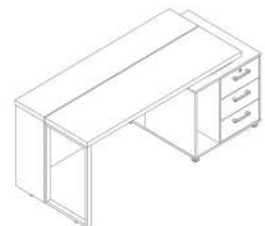

547 Conference Table
L 210 cm / W 110 cm / H 76 cm

647 Coffee Table
L 90 cm / W 90 cm / H 45 cm

I Series
147
Management Furniture

I Series
157
 Management Furniture

*Design without limits / Flexible use
 Use of steel profiles in design*

157 Management Desk
 L 186-160 cm / W 156 cm / H 76 cm

I Series
167
Management Furniture

*Design without limits
Flexible use*

167 Management Desk
L 225-200 cm / W 180 cm / H 76 cm

I Series
257
 Employee Furniture

*Design without limits / Flexible use
 Use of steel profiles in design*

257 Employee Desk
 L 140 cm / W 70 cm / H 76 cm

357 Expert Desk
 L 180-160 cm / W 75 cm / H 76 cm
 L 150-140 cm / W 70 cm / H 76 cm

*Design without limits / Flexible use
 Use of steel profiles in design*

I Series
510
Conference table

Modular / Feeling Creative

510 Conference Table
L 280 cm / W 135 cm / H 76 cm

510E Conference Table
L 140 cm / W 135 cm / H 76 cm