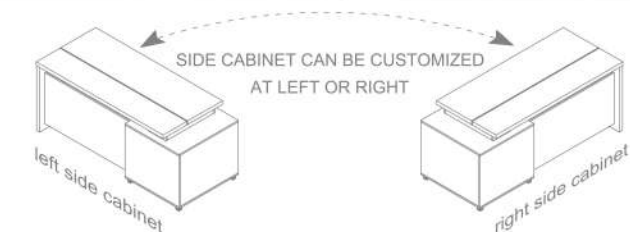

*Design without limits / Flexible use
 Use of steel profiles in design*

257 Employee Desk
 L 140 cm / W 70 cm / H 76 cm

357 Expert Desk
 L 180-160 cm / W 75 cm / H 76 cm
 L 150-140 cm / W 70 cm / H 76 cm

*Design without limits / Flexible use
 Use of steel profiles in design*

I Series
510
Conference table

Modular / Feeling Creative

510 Conference Table
L 280 cm / W 135 cm / H 76 cm

510E Conference Table
L 140 cm / W 135 cm / H 76 cm