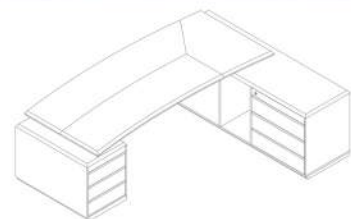

M Series
103
 Management Furniture

*According to
 your needs*

103 Management Desk
 L 200 cm / W 165 cm / H 75 cm

M Series

105

Management
Furniture

*For optimal
flexibility & planning*

105 Management Desk
L 200 cm / W 180 cm / H 75 cm

505 Conference Table
L 210 cm / W 100 cm / H 71 cm

605 Coffee Table
L 120 cm / W 60 cm / H 40 cm
L 60 cm / W 52 cm / H 40 cm

M Series
107
Management
Furniture

107 Management Desk
L 180 cm / W 165 cm / H 75 cm

M Series
108
 Management Furniture

Ideal to Foster Creativity & Concentration

108 Management Desk
 L 220 cm / W 165 cm / H 75 cm

508 Conference Table
 L 220 cm / W 120 cm / H 74 cm

708 Credenza
 L 180 cm / W 53 cm / H 80 cm