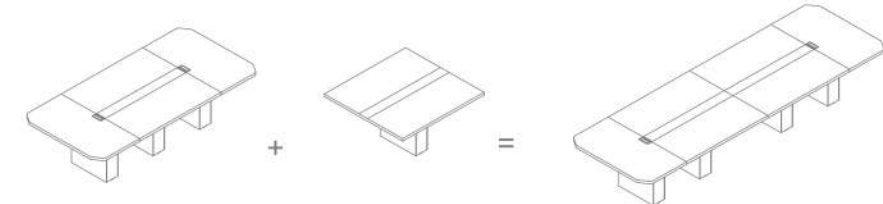

*Design without limits / Flexible use
 Use of steel profiles in design*

257 Employee Desk
 L 140 cm / W 70 cm / H 76 cm

357 Expert Desk
 L 180-160 cm / W 75 cm / H 76 cm
 L 150-140 cm / W 70 cm / H 76 cm

*Design without limits / Flexible use
 Use of steel profiles in design*

I Series
510
Conference table

Modular / Feeling Creative

510 Conference Table
L 280 cm / W 135 cm / H 76 cm

510E Conference Table
L 140 cm / W 135 cm / H 76 cm

FARAMIN
OFFICE FURNITURE

A
Series

A Series
1001
 Management Furniture

*Designed for your comfort
 Reflecting your Image
 Designs beyond imagination*

1001 Management Desk
 L 180 cm / W 90 cm / H 76 cm

5001 Conference Table
 L 180 cm / W 100 cm / H 76 cm

M Series
605
Coffee table

L 120 cm / W 60 cm / H 40 cm
L 60 cm / W 52 cm / H 40 cm

M Series

Coffee
table

A coffee table is most frequently placed in front of a sofa. including traditional, modern, period and design. Colors, shapes and materials also vary.