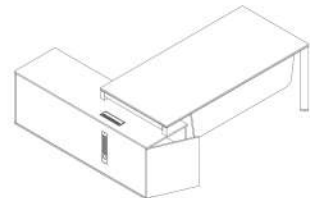

F Series
145
Management Furniture

*"FEEL AT HOME"
to also have
a statutory
and efficient
workspace.*

F Series
146
Management Furniture

*Beautiful design
and durable gender*

146 Management Desk
L 220 cm / W 180 cm / H 77 cm

150

F Series
 150
 Management Furniture

The right office furniture every time.

150 Management Desk
L 180 cm / W 160 cm / H 76 cm

F Series
246
 Employee Furniture

Administrative desks simple & classic with geometric designs that are parallel with the tastes of clients