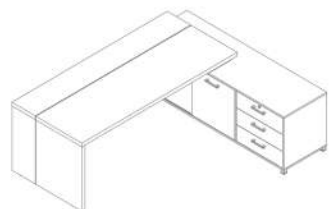

737 Credenza
L 170 cm / W 45 cm / H 118 cm

I Series
137
Management
Furniture

This desking consists of work surfaces, storage, desk organization and cable management.

147 Management Desk
L 230 cm / W 205 cm / H 76 cm

547 Conference Table
L 210 cm / W 110 cm / H 76 cm

647 Coffee Table
L 90 cm / W 90 cm / H 45 cm

I Series
147
Management Furniture

I Series
157
 Management Furniture

*Design without limits / Flexible use
 Use of steel profiles in design*

157 Management Desk
 L 186-160 cm / W 156 cm / H 76 cm

I Series
167
Management Furniture

*Design without limits
Flexible use*

167 Management Desk
L 225-200 cm / W 180 cm / H 76 cm

I Series
257
 Employee Furniture

*Design without limits / Flexible use
 Use of steel profiles in design*

257 Employee Desk
 L 140 cm / W 70 cm / H 76 cm

357 Expert Desk
 L 180-160 cm / W 75 cm / H 76 cm
 L 150-140 cm / W 70 cm / H 76 cm