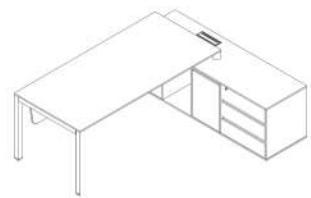

F Series
146
Management Furniture

*Beautiful design
and durable gender*

146 Management Desk
L 220 cm / W 180 cm / H 77 cm