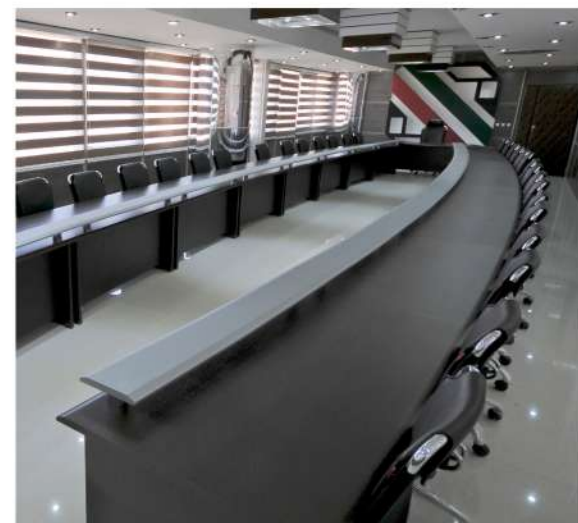

516 Conference Table
L 640 cm / W 235 cm / H 73 cm

520 Conference Table
L 780 cm / W 270 cm / H 73 cm

524 Conference Table
L 920 cm / W 312 cm / H 73 cm

M Series
536

M Series
535
Conference table

*Better result with
the right Equipment*