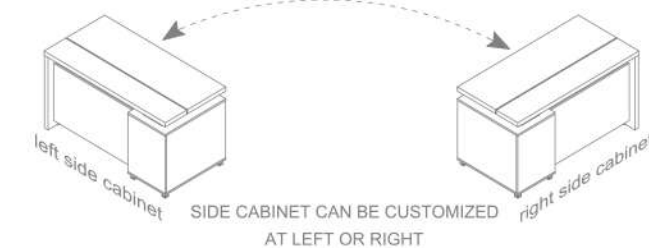

157 Management Desk
 L 186-160 cm / W 156 cm / H 76 cm

I Series
167
Management Furniture

*Design without limits
Flexible use*

167 Management Desk
L 225-200 cm / W 180 cm / H 76 cm

I Series
257
 Employee Furniture

*Design without limits / Flexible use
 Use of steel profiles in design*

257 Employee Desk
 L 140 cm / W 70 cm / H 76 cm

357 Expert Desk
 L 180-160 cm / W 75 cm / H 76 cm
 L 150-140 cm / W 70 cm / H 76 cm