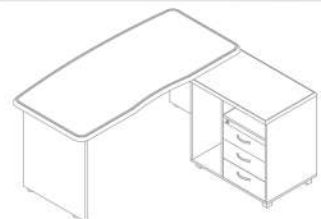

290

M Series
290
Employee Furniture

Efficient & Simple

290 Employee Desk
L 140 cm / W 125 cm / H 75 cm

The main point of 310, which underlines its power, is geometric form of rectangular prism.

310 Expert Desk
L 160 cm / W 150 cm / H 75 cm