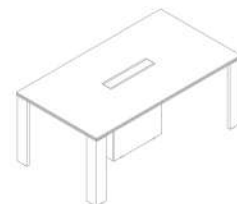

117 Management Desk
 L 220 cm / W 190 cm / H 75 cm

417 Book Case
 L 200-250 cm / W 42 cm / H 180 cm

517 Conference Table
 L 220 cm / W 110 cm / H 75 cm

617 Coffee Table
 L 120 cm / W 60 cm / H 45 cm

Innovative ideas, stylish designs. Just Make The Best Of Everything.

127 Management Desk
L 180 cm / W 165 cm / H 76 cm

427 Book Case
L 90 cm / W 37 cm / H 195 cm

527 Conference Table
L 180 cm / W 100 cm / H 76 cm

627 Coffee Table
L 110 cm / W 55 cm / H 40 cm

I Series
127
Management
Furniture

*Beautiful working Solutions.
Design without limits,
creativity guaranteed.*

137 Management Desk
L 200 cm / W 200 cm / H 75 cm

537 Conference Table
L 180 cm / W 100 cm / H 75 cm

637 Coffee Table
L 120 cm / W 60 cm / H 40 cm

737 Credenza
L 170 cm / W 45 cm / H 118 cm

I Series
137
Management
Furniture

This desking consists of work surfaces, storage, desk organization and cable management.

147 Management Desk
L 230 cm / W 205 cm / H 76 cm