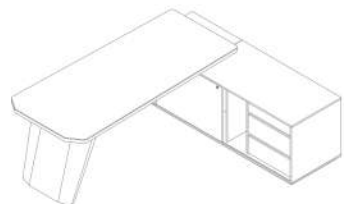

I	A	F	M	C	D	P
Series	Series	Series	Series	Series	Series	Partition
04	32	46	64	106	118	124

FARAMIN
OFFICE FURNITURE

I
Series

I Series
117
 Management Furniture

Modern architecture embraces geometry in developing a greater understanding of built forms.

117 Management Desk
 L 220 cm / W 190 cm / H 75 cm

417 Book Case
 L 200-250 cm / W 42 cm / H 180 cm

517 Conference Table
 L 220 cm / W 110 cm / H 75 cm

617 Coffee Table
 L 120 cm / W 60 cm / H 45 cm

Innovative ideas, stylish designs. Just Make The Best Of Everything.

127 Management Desk
L 180 cm / W 165 cm / H 76 cm

427 Book Case
L 90 cm / W 37 cm / H 195 cm

527 Conference Table
L 180 cm / W 100 cm / H 76 cm

627 Coffee Table
L 110 cm / W 55 cm / H 40 cm

I Series
127
Management
Furniture

290

M Series
290
Employee Furniture

Efficient & Simple

290 Employee Desk
L 140 cm / W 125 cm / H 75 cm

The main point of 310, which underlines its power, is geometric form of rectangular prism.

310 Expert Desk
L 160 cm / W 150 cm / H 75 cm