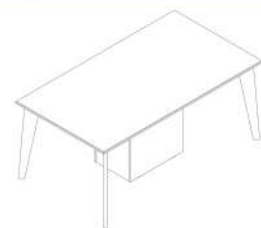

*Design without limits / Flexible use
 Use of steel profiles in design*

I Series
510
Conference table

Modular / Feeling Creative

510 Conference Table
L 280 cm / W 135 cm / H 76 cm

510E Conference Table
L 140 cm / W 135 cm / H 76 cm

FARAMIN
OFFICE FURNITURE

A
Series

A Series
1001
 Management Furniture

*Designed for your comfort
 Reflecting your Image
 Designs beyond imagination*

1001 Management Desk
 L 180 cm / W 90 cm / H 76 cm

5001 Conference Table
 L 180 cm / W 100 cm / H 76 cm

6001 Coffee Table
 L 90 cm / W 90 cm / H 40 cm

7001 Credenza
 L 180 cm / W 50 cm / H 73 cm

K1001 Console
L 90 cm / W 50 cm / H 75 cm

A Series
1001
Management
Furniture

*Creating inspirational
office spaces.
Confidence begins
at work.*

M Series
605
Coffee table

L 120 cm / W 60 cm / H 40 cm
L 60 cm / W 52 cm / H 40 cm

M Series

Coffee
table

A coffee table is most frequently placed in front of a sofa. including traditional, modern, period and design. Colors, shapes and materials also vary.