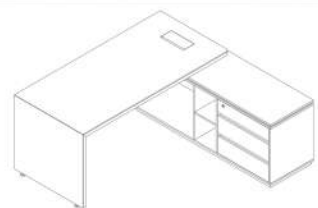

117 Management Desk
 L 220 cm / W 190 cm / H 75 cm

417 Book Case
 L 200-250 cm / W 42 cm / H 180 cm

517 Conference Table
 L 220 cm / W 110 cm / H 75 cm

617 Coffee Table
 L 120 cm / W 60 cm / H 45 cm

Innovative ideas, stylish designs. Just Make The Best Of Everything.

127 Management Desk
L 180 cm / W 165 cm / H 76 cm

427 Book Case
L 90 cm / W 37 cm / H 195 cm

527 Conference Table
L 180 cm / W 100 cm / H 76 cm

627 Coffee Table
L 110 cm / W 55 cm / H 40 cm

I Series
127
Management
Furniture

*Beautiful working Solutions.
Design without limits,
creativity guaranteed.*

137 Management Desk
L 200 cm / W 200 cm / H 75 cm

537 Conference Table
L 180 cm / W 100 cm / H 75 cm

637 Coffee Table
L 120 cm / W 60 cm / H 40 cm