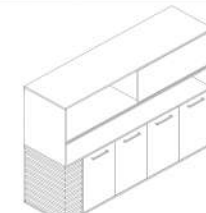

*Design without limits / Flexible use
 Use of steel profiles in design*

I Series
510
Conference table

Modular / Feeling Creative

510 Conference Table
L 280 cm / W 135 cm / H 76 cm

510E Conference Table
L 140 cm / W 135 cm / H 76 cm

6001 Coffee Table
 L 90 cm / W 90 cm / H 40 cm

7001 Credenza
 L 180 cm / W 50 cm / H 73 cm

K1001 Console
L 90 cm / W 50 cm / H 75 cm

A Series
1001
Management
Furniture

*Creating inspirational
office spaces.
Confidence begins
at work.*

A Series
1002
 Management Furniture

Creating innovative office furniture solutions for tomorrow.

1002 Management Desk
 L 220 cm / W 180 cm / H 75 cm

5002 Conference Table
 L 210 cm / W 110 cm / H 75 cm

6002 Coffee Table
 L 90 cm / W 90 cm / H 40 cm