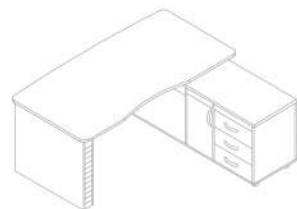

101

Management Furniture

*Feeling
the Creativity
Beauty & Classic
approach.*

101 Management Desk
L 180 cm / W 175 cm / H 75 cm

501 Conference Table
L 180 cm / W 90 cm / H 73 cm
L 210 cm / W 90 cm / H 73 cm

601 Coffee Table
L 120 cm / W 60 cm / H 40 cm
L 60 cm / W 52 cm / H 40 cm

701 Credenza
L 160 cm / W 35 cm / H 120 cm

M Series
102
Management Furniture

Expanding your palette

102 Management Desk
L 180 cm / W 165 cm / H 75 cm

M Series
103
 Management Furniture

*According to
 your needs*

103 Management Desk
 L 200 cm / W 165 cm / H 75 cm

M Series

105

Management
Furniture

*For optimal
flexibility & planning*

105 Management Desk
L 200 cm / W 180 cm / H 75 cm