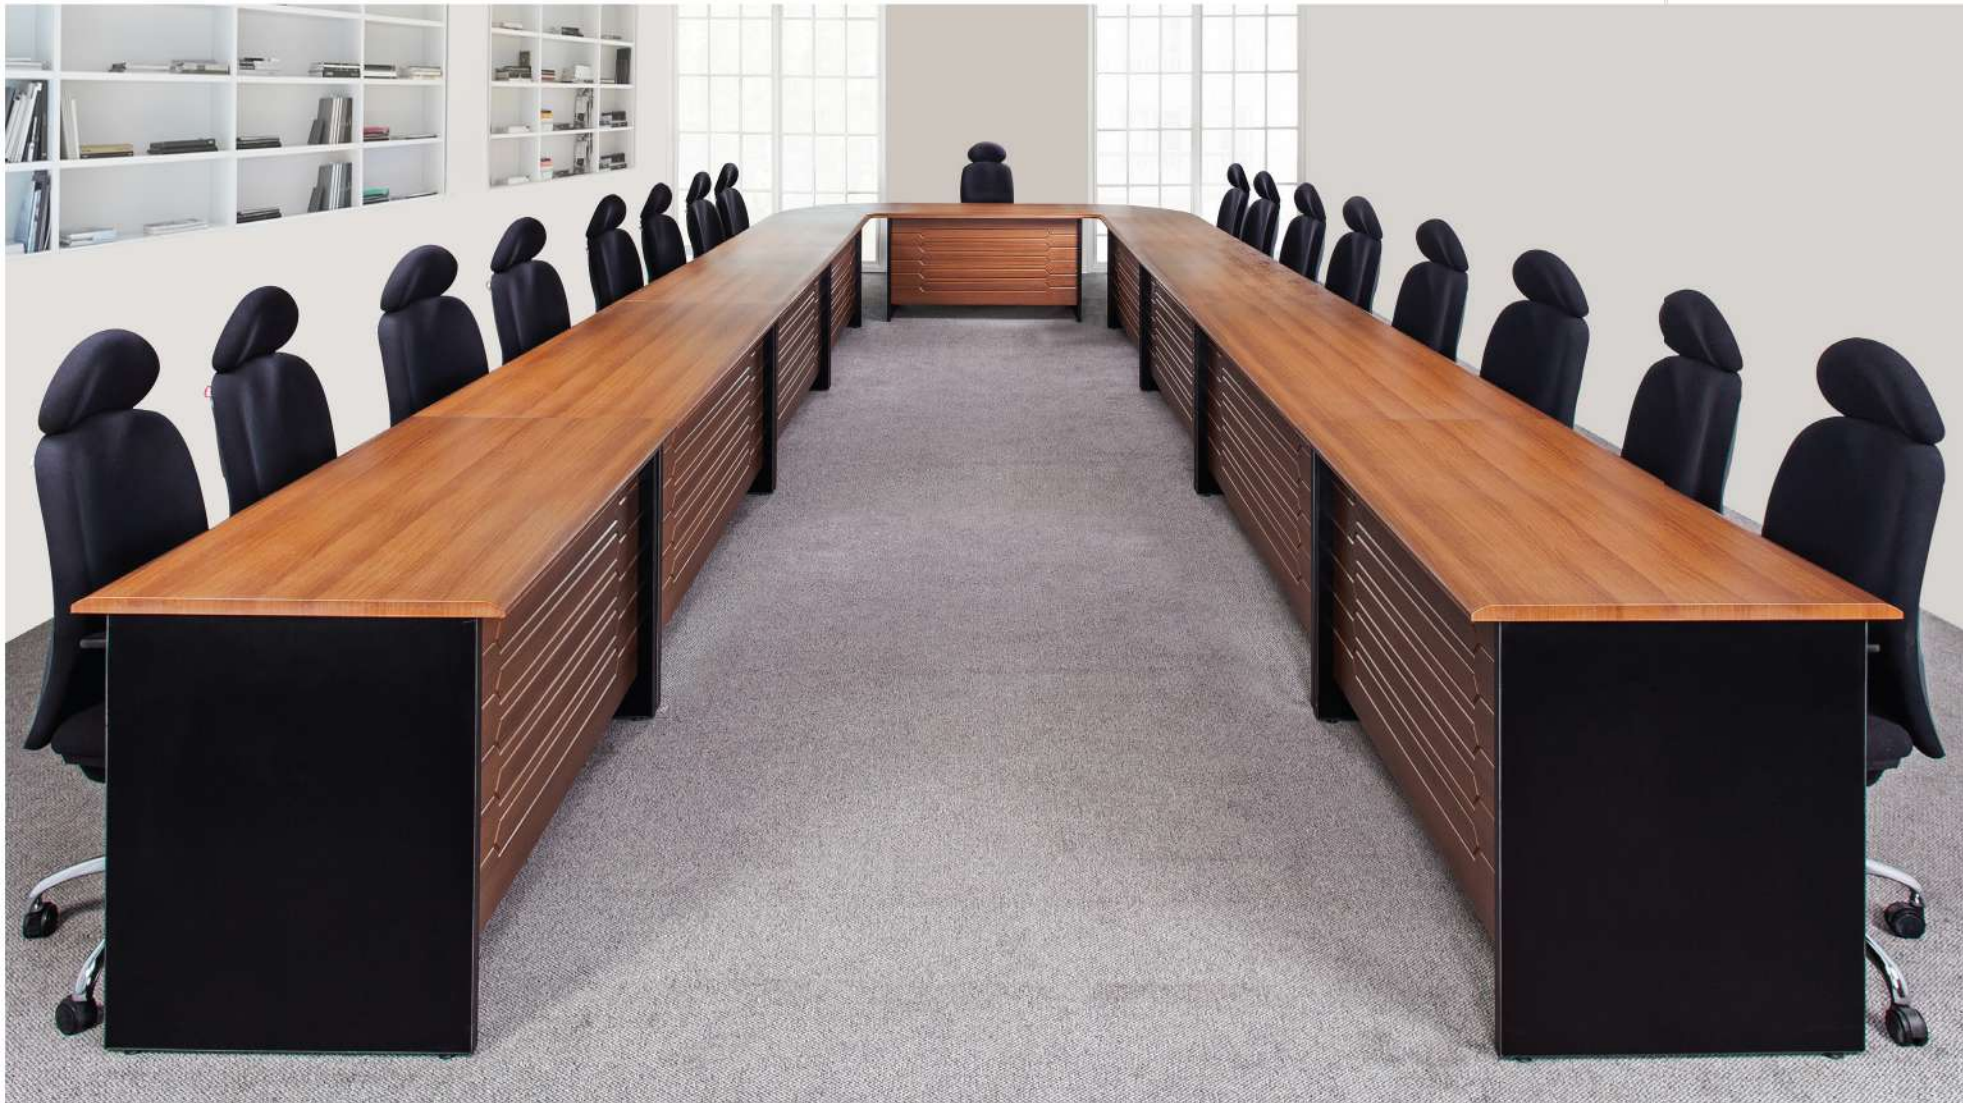

535 Conferene Table
L 120 cm / W 70 cm / H 75 cm
L 140 cm / W 70 cm / H 75 cm
L 160 cm / W 70 cm / H 75 cm

M Series
536

M Series
535
Conference table

*Better result with
the right Equipment*