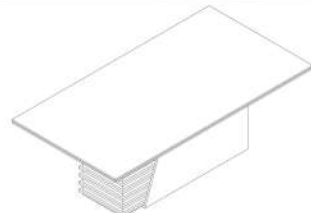

*Design without limits / Flexible use
 Use of steel profiles in design*

I Series
510
Conference table

Modular / Feeling Creative

510 Conference Table
L 280 cm / W 135 cm / H 76 cm

510E Conference Table
L 140 cm / W 135 cm / H 76 cm

FARAMIN
OFFICE FURNITURE

A
Series

A Series
1001
 Management Furniture

*Designed for your comfort
 Reflecting your Image
 Designs beyond imagination*

1001 Management Desk
 L 180 cm / W 90 cm / H 76 cm

5001 Conference Table
 L 180 cm / W 100 cm / H 76 cm

6001 Coffee Table
 L 90 cm / W 90 cm / H 40 cm

7001 Credenza
 L 180 cm / W 50 cm / H 73 cm

K1001 Console
L 90 cm / W 50 cm / H 75 cm

A Series
1001
Management
Furniture

*Creating inspirational
office spaces.
Confidence begins
at work.*

A Series
1002
 Management Furniture

Creating innovative office furniture solutions for tomorrow.

1002 Management Desk
 L 220 cm / W 180 cm / H 75 cm

5002 Conference Table
 L 210 cm / W 110 cm / H 75 cm

6002 Coffee Table
 L 90 cm / W 90 cm / H 40 cm