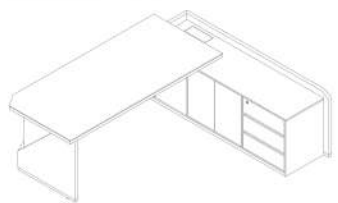

*Beautiful working Solutions.
Design without limits,
creativity guaranteed.*

137 Management Desk
L 200 cm / W 200 cm / H 75 cm

537 Conference Table
L 180 cm / W 100 cm / H 75 cm

637 Coffee Table
L 120 cm / W 60 cm / H 40 cm

737 Credenza
L 170 cm / W 45 cm / H 118 cm

I Series
137
Management
Furniture

This desking consists of work surfaces, storage, desk organization and cable management.

147 Management Desk
L 230 cm / W 205 cm / H 76 cm

547 Conference Table
L 210 cm / W 110 cm / H 76 cm

647 Coffee Table
L 90 cm / W 90 cm / H 45 cm

I Series
147
Management Furniture

I Series
157
 Management Furniture

*Design without limits / Flexible use
 Use of steel profiles in design*

M Series
605
Coffee table

L 120 cm / W 60 cm / H 40 cm
L 60 cm / W 52 cm / H 40 cm

M Series

Coffee
table

A coffee table is most frequently placed in front of a sofa. including traditional, modern, period and design. Colors, shapes and materials also vary.