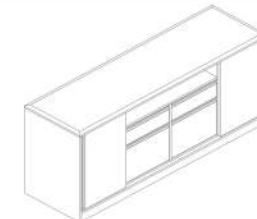

M Series
108
 Management Furniture

Ideal to Foster Creativity & Concentration

108 Management Desk
 L 220 cm / W 165 cm / H 75 cm

508 Conference Table
 L 220 cm / W 120 cm / H 74 cm

708 Credenza
 L 180 cm / W 53 cm / H 80 cm