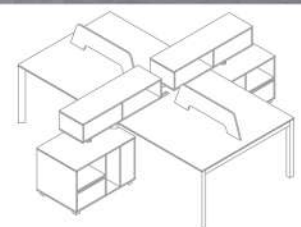

046 Workstation
L 280 cm / W 280 cm / H 77 cm