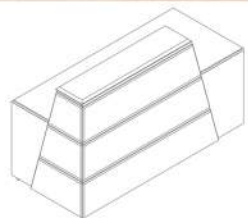

535 Conferene Table
L 120 cm / W 70 cm / H 75 cm
L 140 cm / W 70 cm / H 75 cm
L 160 cm / W 70 cm / H 75 cm

M Series
589
 Conference table

*Gender of
 Familiar, security
 and peace*

589 Conference Table
 L 390 cm / W 160 cm / H 75 cm

589E Conference Table
 L 150 cm / W 160 cm / H 75 cm

From inspiration to invention of the premises. every detail has a specific significance. new premises.

901 Reception Desk
L 180 cm / W 80 cm / H 115 cm