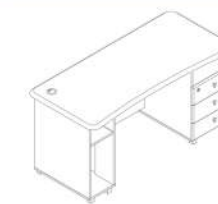

290

M Series
290
Employee Furniture

Efficient & Simple

290 Employee Desk
L 140 cm / W 125 cm / H 75 cm

The main point of 310, which underlines its power, is geometric form of rectangular prism.

310 Expert Desk
L 160 cm / W 150 cm / H 75 cm

Comfortable & efficient workplace

361 Expert Desk
L 160 cm / W 150 cm / H 75 cm

*Quality
Equipment,
Quality of
Work*

365 Expert Desk
L 160 cm / W 75 cm / H 75 cm

Aesthetics
Geometry

Built for the road ahead

516 Conference Table
L 640 cm / W 235 cm / H 73 cm

520 Conference Table
L 780 cm / W 270 cm / H 73 cm

524 Conference Table
L 920 cm / W 312 cm / H 73 cm

M Series
536

M Series
535
Conference table

*Better result with
the right Equipment*