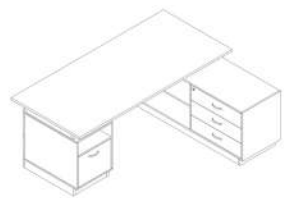

125 Management Desk
L 200 cm / W 160 cm / H 75 cm