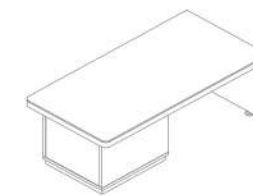

117 Management Desk
 L 220 cm / W 190 cm / H 75 cm

417 Book Case
 L 200-250 cm / W 42 cm / H 180 cm

517 Conference Table
 L 220 cm / W 110 cm / H 75 cm

617 Coffee Table
 L 120 cm / W 60 cm / H 45 cm

Innovative ideas, stylish designs. Just Make The Best Of Everything.

127 Management Desk
L 180 cm / W 165 cm / H 76 cm

427 Book Case
L 90 cm / W 37 cm / H 195 cm

527 Conference Table
L 180 cm / W 100 cm / H 76 cm

627 Coffee Table
L 110 cm / W 55 cm / H 40 cm

I Series
127
Management
Furniture

*Beautiful working Solutions.
Design without limits,
creativity guaranteed.*

137 Management Desk
L 200 cm / W 200 cm / H 75 cm

537 Conference Table
L 180 cm / W 100 cm / H 75 cm

637 Coffee Table
L 120 cm / W 60 cm / H 40 cm

516 Conference Table
L 640 cm / W 235 cm / H 73 cm

520 Conference Table
L 780 cm / W 270 cm / H 73 cm

524 Conference Table
L 920 cm / W 312 cm / H 73 cm

M Series
536

M Series
535
Conference table

*Better result with
the right Equipment*