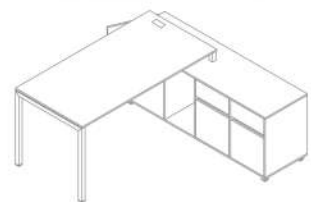

F Series
145
Management Furniture

*"FEEL AT HOME"
to also have
a statutory
and efficient
workspace.*

F Series
146
Management Furniture

*Beautiful design
and durable gender*

146 Management Desk
L 220 cm / W 180 cm / H 77 cm

150

F Series
 150
 Management Furniture

The right office furniture every time.

150 Management Desk
L 180 cm / W 160 cm / H 76 cm

F Series
246
 Employee Furniture

Administrative desks simple & classic with geometric designs that are parallel with the tastes of clients