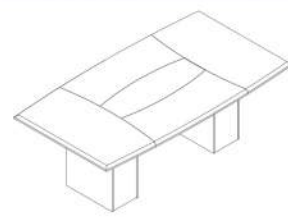

M Series
103
 Management Furniture

*According to
 your needs*

103 Management Desk
 L 200 cm / W 165 cm / H 75 cm

M Series

105

Management
Furniture

*For optimal
flexibility & planning*

105 Management Desk
L 200 cm / W 180 cm / H 75 cm

505 Conference Table
L 210 cm / W 100 cm / H 71 cm

605 Coffee Table
L 120 cm / W 60 cm / H 40 cm
L 60 cm / W 52 cm / H 40 cm

M Series
107
Management
Furniture

107 Management Desk
L 180 cm / W 165 cm / H 75 cm

M Series
108
 Management Furniture

Ideal to Foster Creativity & Concentration

108 Management Desk
 L 220 cm / W 165 cm / H 75 cm

508 Conference Table
 L 220 cm / W 120 cm / H 74 cm

708 Credenza
 L 180 cm / W 53 cm / H 80 cm