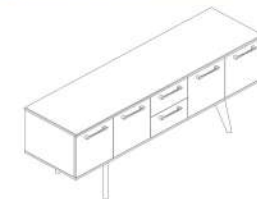

*Design without limits / Flexible use
 Use of steel profiles in design*

257 Employee Desk
 L 140 cm / W 70 cm / H 76 cm

357 Expert Desk
 L 180-160 cm / W 75 cm / H 76 cm
 L 150-140 cm / W 70 cm / H 76 cm

*Design without limits / Flexible use
 Use of steel profiles in design*

I Series
510
Conference table

Modular / Feeling Creative

510 Conference Table
L 280 cm / W 135 cm / H 76 cm

510E Conference Table
L 140 cm / W 135 cm / H 76 cm

FARAMIN
OFFICE FURNITURE

A
Series

A Series
1001
 Management Furniture

*Designed for your comfort
 Reflecting your Image
 Designs beyond imagination*

1001 Management Desk
 L 180 cm / W 90 cm / H 76 cm

5001 Conference Table
 L 180 cm / W 100 cm / H 76 cm

6001 Coffee Table
 L 90 cm / W 90 cm / H 40 cm

7001 Credenza
 L 180 cm / W 50 cm / H 73 cm

K1001 Console
L 90 cm / W 50 cm / H 75 cm

A Series
1001
Management
Furniture

*Creating inspirational
office spaces.
Confidence begins
at work.*