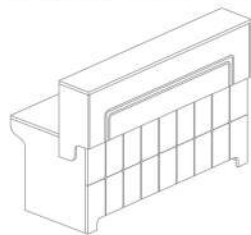

902 Reception Desk
L 180 cm / W 80 cm / H 115 cm