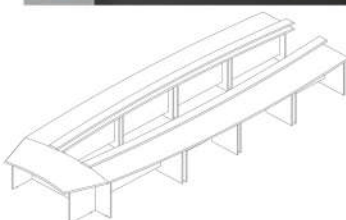

Aesthetics
Geometry

Built for the road ahead

516 Conference Table
L 640 cm / W 235 cm / H 73 cm