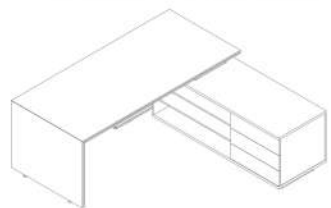

117 Management Desk
 L 220 cm / W 190 cm / H 75 cm

417 Book Case
 L 200-250 cm / W 42 cm / H 180 cm

517 Conference Table
 L 220 cm / W 110 cm / H 75 cm

617 Coffee Table
 L 120 cm / W 60 cm / H 45 cm

Innovative ideas, stylish designs. Just Make The Best Of Everything.

127 Management Desk
L 180 cm / W 165 cm / H 76 cm

427 Book Case
L 90 cm / W 37 cm / H 195 cm

527 Conference Table
L 180 cm / W 100 cm / H 76 cm

627 Coffee Table
L 110 cm / W 55 cm / H 40 cm

I Series
127
Management
Furniture

*Beautiful working Solutions.
Design without limits,
creativity guaranteed.*

137 Management Desk
L 200 cm / W 200 cm / H 75 cm

537 Conference Table
L 180 cm / W 100 cm / H 75 cm

637 Coffee Table
L 120 cm / W 60 cm / H 40 cm

737 Credenza
L 170 cm / W 45 cm / H 118 cm

I Series
137
Management
Furniture

This desking consists of work surfaces, storage, desk organization and cable management.

147 Management Desk
L 230 cm / W 205 cm / H 76 cm