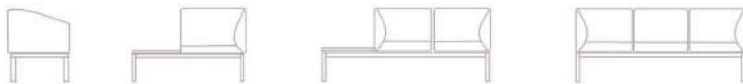

LEGO  
F253

PRODUCT DESIGN LEGO

DIMENSIONS / CM:  
SINGLE SEAT: L 130 D 64 H 76  
DOUBLE SEAT: L 195 D 64 H 76  
TRIPLE SEAT: L 195 D 64 H 76

DIMENSIONS / CM:  
SINGLE SEAT: L 75 D 67 H 123  
DOUBLE SEAT: L 138 D 67 H 123  
TRIPLE SEAT: L 201 D 67 H 123