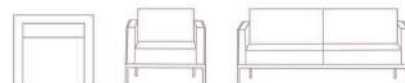

MILAN  
DOUBLE SEAT

DIMENSIONS / CM:  
SINGLE SEAT: L 80 D 82 H 75  
DOUBLE SEAT: L 200 D 82 H 75

PIET I  
SINGLE SEAT

PIET I  
DOUBLE SEAT

DIMENSIONS / CM:  
SINGLE SEAT: L 80 D 82 H 75  
DOUBLE SEAT: L 176 D 82 H 75

PIET II  
DOUBLE SEAT

PIET II  
SINGLE SEAT

DIMENSIONS / CM:  
SINGLE SEAT: L 80 D 82 H 75  
DOUBLE SEAT: L 176 D 82 H 75

MORACCO  
SINGLE SEAT

MORACCO  
DOUBLE SEAT

DIMENSIONS / CM:  
SINGLE SEAT: L 80 D 82 H 75  
DOUBLE SEAT: L 176 D 82 H 75

PARIS II  
SINGLE SEAT

PARIS II  
DOUBLE SEAT

DIMENSIONS / CM:  
SINGLE SEAT: L 100 D 90 H 75  
DOUBLE SEAT: L 195 D 90 H 75  
TRIPLE SEAT: L 215 D 90 H 75

PARIS II  
TRIPLE SEAT

KEOPS  
SINGLE SEAT

KEOPS  
DOUBLE SEAT / TRIPLE SEAT