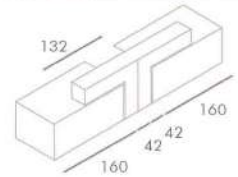

LEGO  
F253

PRODUCT DESIGN LEGO

DIMENSIONS / CM:  
SINGLE SEAT: L 130 D 64 H 76  
DOUBLE SEAT: L 195 D 64 H 76  
TRIPLE SEAT: L 195 D 64 H 76

DIMENSIONS / CM:  
SINGLE SEAT: L 75 D 67 H 123  
DOUBLE SEAT: L 138 D 67 H 123  
TRIPLE SEAT: L 201 D 67 H 123

DIMENSIONS / CM:  
SINGLE SEAT: L 69 D 64 H 76  
DOUBLE SEAT: L 130 D 64 H 76  
TRIPLE SEAT: L 195 D 64 H 76

A

B

DIMENSIONS / CM:  
A: L 121 D 67 H 123

DIMENSIONS / CM:  
B: L 115 D 64 H 76

RECEPTION A

RECEPTION B