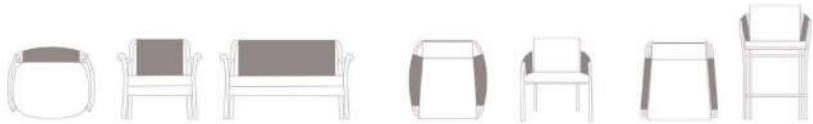

CAPRI III  
SINGLE SEAT

CAPRI III  
DOUBLE SEAT

CAPRI III  
TRIPLE SEAT

CAPRI II  
CHAIR

CAPRI II  
STOOL BAR

DIMENSIONS / CM:  
SINGLE SEAT: L 80 D 69 H 77  
DOUBLE SEAT: L 130 D 69 H 77  
CHAIR: L 61 D 64 H 79  
STOOL BAE: L 55 D 61 H 65/70