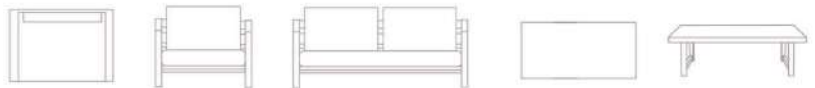

MANGO  
LOUNGE

MANGO  
CHAIR

MANGO  
TABLE  
200x90 140x90  
160x90 90x90

DENIZ I  
SINGEL SEAT

DENIZ I  
DOUBLE SEAT

DENIZ I  
TRIPLE SEAT

DIMENSIONS / CM:  
SINGLE SEAT: L 62 D 80 H 70  
DOUBLE SEAT: L 124 D 80 H 70  
TRIPLE SEAT: L 186 D 80 H 70  
TABLE: L 120 D 60 H 39