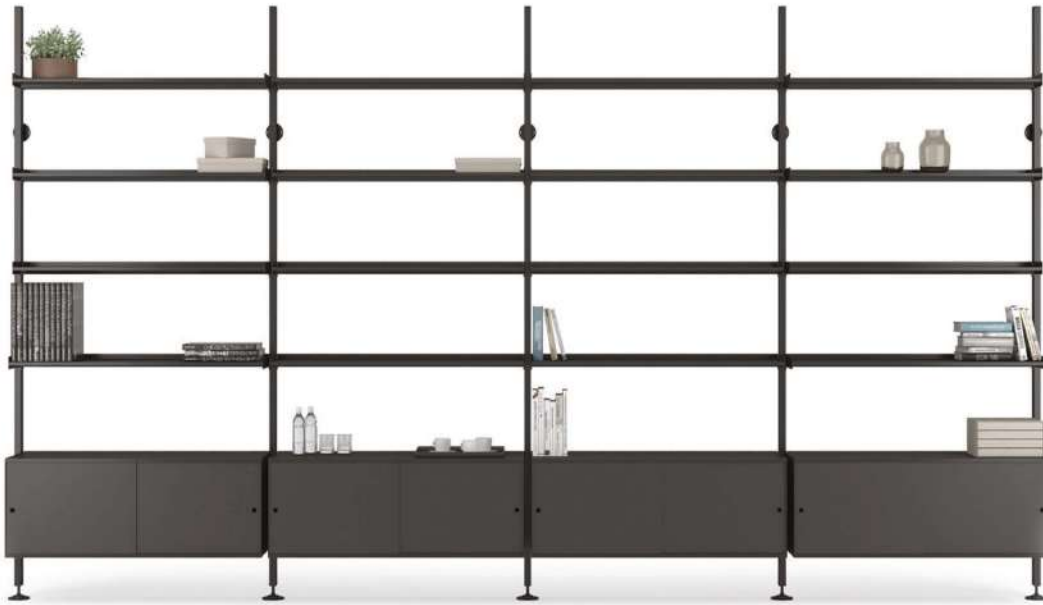

BOOKCASE WALL