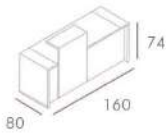

LEGO  
F253

PRODUCT DESIGN LEGO

DIMENSIONS / CM:  
SINGLE SEAT: L 130 D 64 H 76  
DOUBLE SEAT: L 195 D 64 H 76  
TRIPLE SEAT: L 195 D 64 H 76

DIMENSIONS / CM:  
SINGLE SEAT: L 75 D 67 H 123  
DOUBLE SEAT: L 138 D 67 H 123  
TRIPLE SEAT: L 201 D 67 H 123

DIMENSIONS / CM:  
SINGLE SEAT: L 69 D 64 H 76  
DOUBLE SEAT: L 130 D 64 H 76  
TRIPLE SEAT: L 195 D 64 H 76

A

B

DIMENSIONS / CM:  
A: L 121 D 67 H 123

DIMENSIONS / CM:  
B: L 115 D 64 H 76

RECEPTION A

RECEPTION B

RECEPTION C

BOOKCASE WALL

DIMENSIONS / CM:  
BOOKCASE WALL: L 400 D 25 H 220/200

DIMENSIONS / CM:  
Bookcase A: L 400 D 50 H 185

BOOKCASE WOOD

BOOKCASE B

BOOKCASE A

DIMENSIONS / CM:  
Bookcase A: L 280 D 45 H 320

DIMENSIONS / CM:  
Bookcase B: L 280 D 45 H 240

DIMENSIONS / CM:  
Bookcase C: L 280 D 45 H 240

DECOR SHELVES I

TV STAND I

M1

W1

M2

W2