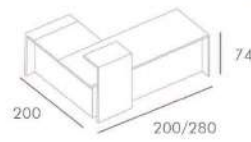

LEGO  
F253

PRODUCT DESIGN LEGO

DIMENSIONS / CM:  
SINGLE SEAT: L 130 D 64 H 76  
DOUBLE SEAT: L 195 D 64 H 76  
TRIPLE SEAT: L 195 D 64 H 76

DIMENSIONS / CM:  
SINGLE SEAT: L 75 D 67 H 123  
DOUBLE SEAT: L 138 D 67 H 123  
TRIPLE SEAT: L 201 D 67 H 123

DIMENSIONS / CM:  
SINGLE SEAT: L 69 D 64 H 76  
DOUBLE SEAT: L 130 D 64 H 76  
TRIPLE SEAT: L 195 D 64 H 76

A

B

DIMENSIONS / CM:  
A: L 121 D 67 H 123

DIMENSIONS / CM:  
B: L 115 D 64 H 76

RECEPTION A

RECEPTION B