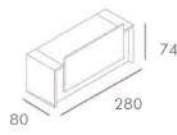

LEGO  
F253

PRODUCT DESIGN LEGO

DIMENSIONS / CM:  
SINGLE SEAT: L 130 D 64 H 76  
DOUBLE SEAT: L 195 D 64 H 76  
TRIPLE SEAT: L 195 D 64 H 76

DIMENSIONS / CM:  
SINGLE SEAT: L 75 D 67 H 123  
DOUBLE SEAT: L 138 D 67 H 123  
TRIPLE SEAT: L 201 D 67 H 123

DIMENSIONS / CM:  
SINGLE SEAT: L 69 D 64 H 76  
DOUBLE SEAT: L 130 D 64 H 76  
TRIPLE SEAT: L 195 D 64 H 76

A

B

DIMENSIONS / CM:  
A: L 121 D 67 H 123

DIMENSIONS / CM:  
B: L 115 D 64 H 76

RECEPTION A

RECEPTION B

RECEPTION C

BOOKCASE WALL

DIMENSIONS / CM:  
BOOKCASE WALL: L 400 D 25 H 220/200

DIMENSIONS / CM:  
Bookcase A: L 400 D 50 H 185

BOOKCASE WOOD

BOOKCASE B

BOOKCASE A

DIMENSIONS / CM:  
Bookcase A: L 280 D 45 H 320

DIMENSIONS / CM:  
Bookcase B: L 280 D 45 H 240

DIMENSIONS / CM:  
Bookcase C: L 280 D 45 H 240

DECOR SHELVES I

TV STAND I

M1

W1

M2

W2