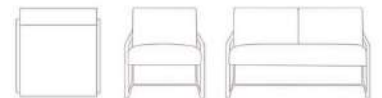

DIMENSIONS / CM:
SINGLE SEAT ENZO II: L 76 D 72 H 69
DOUBLE SEAT ENZO II: L 180 D 72 H 69