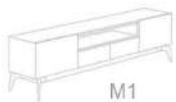

DIMENSIONS / CM:  
Bookcase B: L 280 D 45 H 240

DIMENSIONS / CM:  
Bookcase C: L 280 D 45 H 240

DECOR SHELVES I

TV STAND I

M1

W1

M2

W2