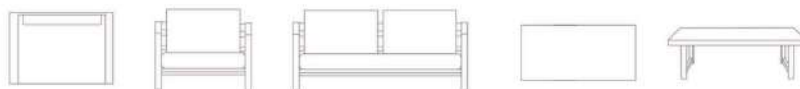

DENIZ I  
COFFEE TABLE

DENIZ II  
DOUBLE SEAT

DENIZ II  
SINGEL SEAT

DIMENSIONS / CM:  
 SINGLE SEAT: L 72 D 85 H 70  
 DOUBLE SEAT: L 144 D 85 H 70  
 TRIPLE SEAT: L 210 D 85 H 70  
 TABLE: L 120 D 60 H 39