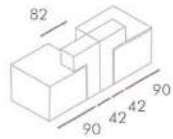

LEGO  
F253

PRODUCT DESIGN LEGO

DIMENSIONS / CM:  
SINGLE SEAT: L 130 D 64 H 76  
DOUBLE SEAT: L 195 D 64 H 76  
TRIPLE SEAT: L 195 D 64 H 76

DIMENSIONS / CM:  
SINGLE SEAT: L 75 D 67 H 123  
DOUBLE SEAT: L 138 D 67 H 123  
TRIPLE SEAT: L 201 D 67 H 123

DIMENSIONS / CM:  
SINGLE SEAT: L 69 D 64 H 76  
DOUBLE SEAT: L 130 D 64 H 76  
TRIPLE SEAT: L 195 D 64 H 76

A

B

DIMENSIONS / CM:  
A: L 121 D 67 H 123

DIMENSIONS / CM:  
B: L 115 D 64 H 76

RECEPTION A

RECEPTION B