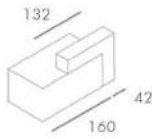

LEGO  
F253

PRODUCT DESIGN LEGO

DIMENSIONS / CM:  
SINGLE SEAT: L 130 D 64 H 76  
DOUBLE SEAT: L 195 D 64 H 76  
TRIPLE SEAT: L 195 D 64 H 76

DIMENSIONS / CM:  
SINGLE SEAT: L 75 D 67 H 123  
DOUBLE SEAT: L 138 D 67 H 123  
TRIPLE SEAT: L 201 D 67 H 123

DIMENSIONS / CM:  
SINGLE SEAT: L 69 D 64 H 76  
DOUBLE SEAT: L 130 D 64 H 76  
TRIPLE SEAT: L 195 D 64 H 76

A

B

DIMENSIONS / CM:  
A: L 121 D 67 H 123

DIMENSIONS / CM:  
B: L 115 D 64 H 76

RECEPTION A

RECEPTION B