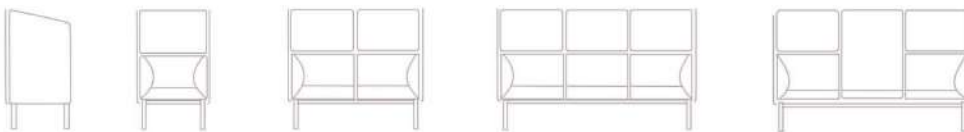

LEGO  
F253

PRODUCT DESIGN LEGO

DIMENSIONS / CM:  
SINGLE SEAT: L 130 D 64 H 76  
DOUBLE SEAT: L 195 D 64 H 76  
TRIPLE SEAT: L 195 D 64 H 76

DIMENSIONS / CM:  
SINGLE SEAT: L 75 D 67 H 123  
DOUBLE SEAT: L 138 D 67 H 123  
TRIPLE SEAT: L 201 D 67 H 123