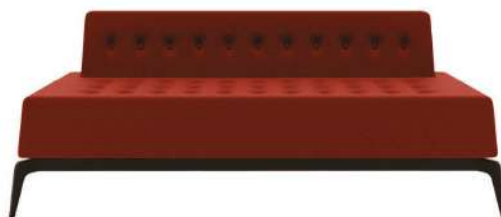

KEOPS
DOUBLE SEAT / TRIPLE SEAT

DIMENSIONS / CM:
SINGLE SEAT: L 100 D 75 H 62
DOUBLE SEAT: L 165 D 75 H 62
TRIPLE SEAT: L 228 D 75 H 62