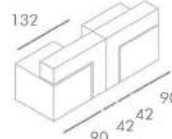

LEGO  
F253

PRODUCT DESIGN LEGO

DIMENSIONS / CM:  
SINGLE SEAT: L 130 D 64 H 76  
DOUBLE SEAT: L 195 D 64 H 76  
TRIPLE SEAT: L 195 D 64 H 76

DIMENSIONS / CM:  
SINGLE SEAT: L 75 D 67 H 123  
DOUBLE SEAT: L 138 D 67 H 123  
TRIPLE SEAT: L 201 D 67 H 123

DIMENSIONS / CM:  
SINGLE SEAT: L 69 D 64 H 76  
DOUBLE SEAT: L 130 D 64 H 76  
TRIPLE SEAT: L 195 D 64 H 76

A

B

DIMENSIONS / CM:  
A: L 121 D 67 H 123

DIMENSIONS / CM:  
B: L 115 D 64 H 76

RECEPTION A

RECEPTION B