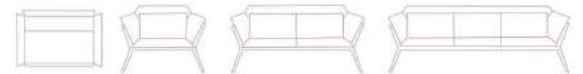

VIONA  
SINGLE SEAT

VIONA  
DOUBLE SEAT

DIMENSIONS / CM:  
SINGLE SEAT: L 93 D 93 H 73  
DOUBLE SEAT: L 190 D 93 H 73

ENZO I  
SINGLE SEAT

ENZO I  
DOUBLE SEAT

DIMENSIONS / CM:  
SINGLE SEAT ENZO I: L 76 D 72 H 69  
DOUBLE SEAT ENZO I: L 180 D 72 H 69

ENZO II  
SINGLE SEAT

ENZO II  
DOUBLE SEAT

DIMENSIONS / CM:  
SINGLE SEAT ENZO II: L 76 D 72 H 69  
DOUBLE SEAT ENZO II: L 180 D 72 H 69

STAY  
SINGLE SEAT

STAY  
DOUBLE SEAT

STAY  
TRIPLE SEAT

DIMENSIONS / CM:  
SINGLE SEAT: L 100 D 80 H 82  
DOUBLE SEAT: L 160 D 80 H 82  
TRIPLE SEAT: L 220 D 80 H 82

BEST II  
SINGLE SEAT

BEST II  
DOUBLE SEAT

BEST II  
TRIPLE SEAT

DIMENSIONS / CM:  
SINGLE SEAT: L 74 D 78 H 73  
DOUBLE SEAT: L 190 D 78 H 73  
TRIPLE SEAT: L 220 D 78 H 73

PASHA  
F401

ROUND  
F400

ROUND  
F400L